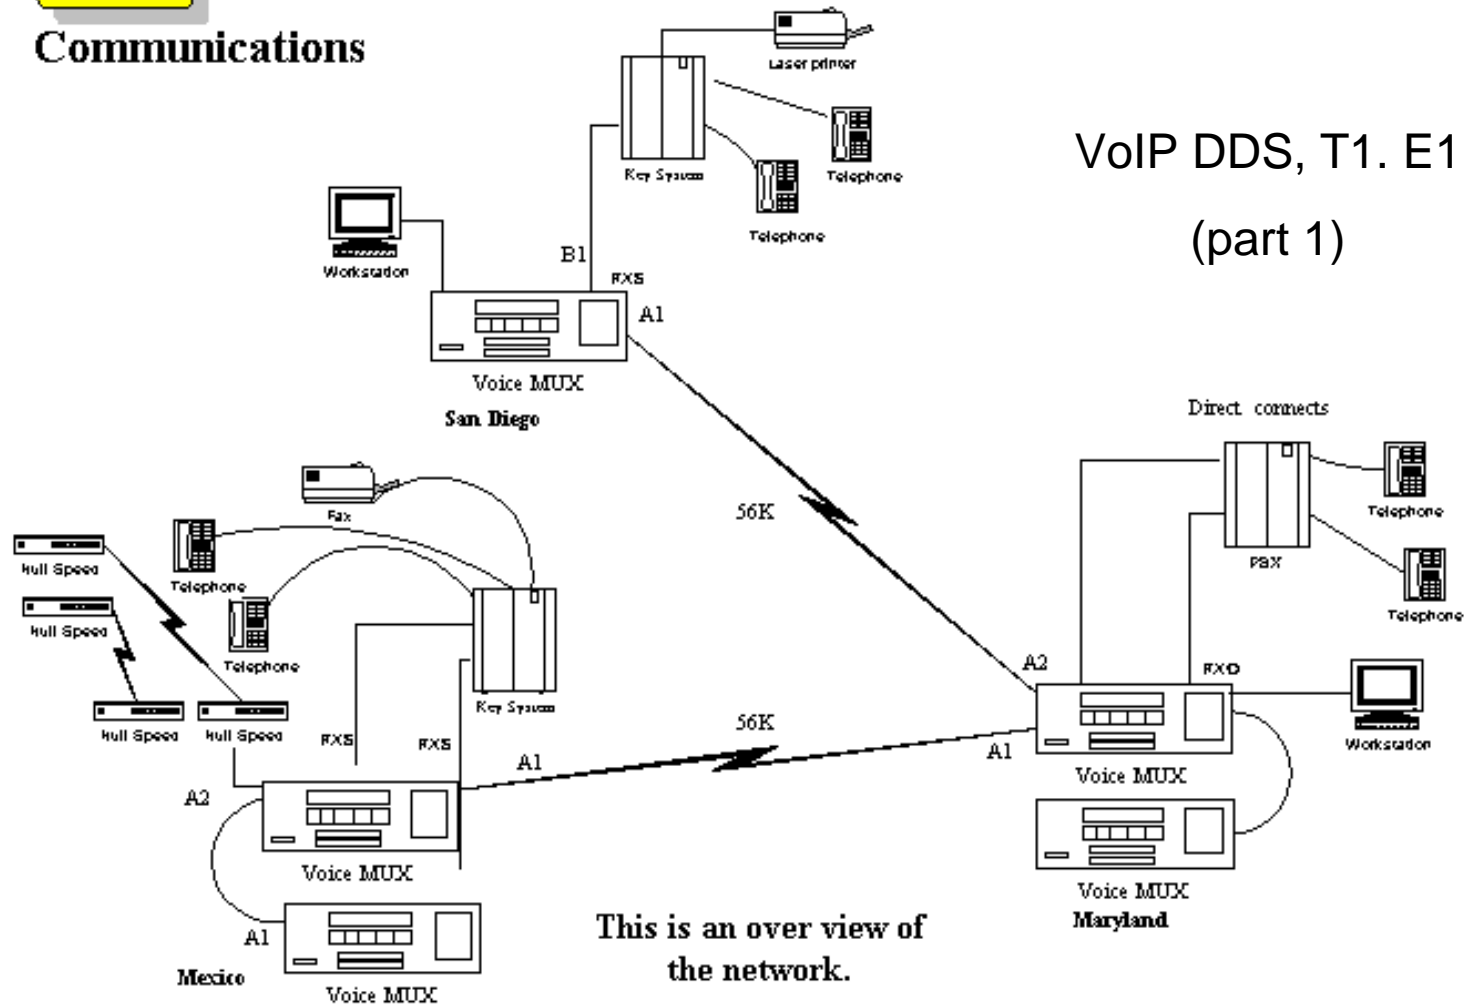

REC

Communications

VoIP DDS, T1, E1
(part 1)

This is an over view of the network.

Communications

VoIP DDS, T1. E1 (part 2)

All voice Digitize rate is 16K
on both sides

**Faxing Locally on both
sides:
Just use like normally**